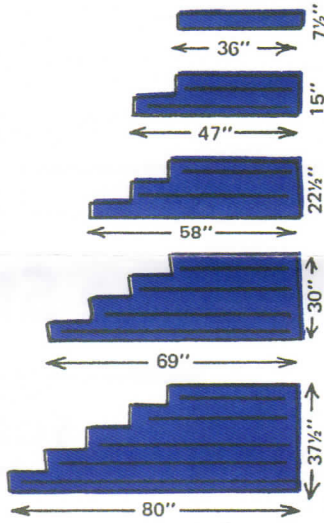

STEPS ONLY

1 to 5 Risers
in 3, 4, 5 or 6 foot width

Only in 3, 4 or 5 foot width

Only in 5 foot width

STEPS AND 36" PORCH

1 to 5 Risers
in 3-4 or 5 foot width

Only in 4 and 5 foot width

Only in 5 foot width

STEPS AND 48" PORCH

1 to 5 Risers
in 4, 5 or 6 foot width

Only in 5 foot width

Only in 5 foot width

SIDE ENTRANCE STEPS 48" OR 72" PORCH

3, 4 or 5 foot width
1 to 7 Risers on 48" Porch

4 foot width
1 to 4 Risers on 72" Porch

ROUND STEPS

Available in 1, 2, 3 or 4 rise
4', 6', 8' and 10' width
brushed non-skid surface

FOR A LARGER CUSTOM PORCH REQUIREMENT

we have custom porches
8 feet in width and
up to 6 feet in depth
available from 1 to 6 rise
brushed non-skid finish