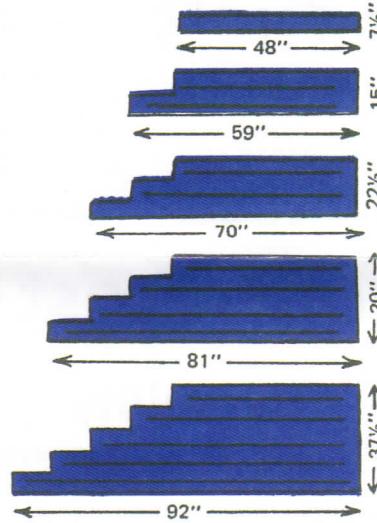

STEPS ONLY

1 to 5 Risers
in 3, 4, 5 or 6 foot width

Only in 3, 4 or 5 foot width

Only in 5 foot width

STEPS AND 36" PORCH

1 to 5 Risers
in 3-4 or 5 foot width

Only in 4 and 5 foot width

Only in 5 foot width

STEPS AND 48" PORCH

1 to 5 Risers
in 4, 5 or 6 foot width

Only in 5 foot width

Only in 5 foot width

SIDE ENTRANCE STEPS 48" OR 72" PORCH

3, 4 or 5 foot width
1 to 7 Risers on 48" Porch

4 foot width
1 to 4 Risers on 72" Porch

ROUND STEPS

Available in 1, 2, 3 or 4 rise
4', 6', 8' and 10' width
brushed non-skid surface

FOR A LARGER CUSTOM PORCH REQUIREMENT

we have custom porches
8 feet in width and
up to 6 feet in depth
available from 1 to 6 rise
brushed non-skid finish