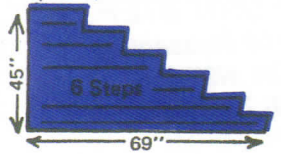

STEPS ONLY

1 to 5 Risers
in 3, 4, 5 or 6 foot width

Only in 3, 4 or 5 foot width

Only in 5 foot width

STEPS AND 36" PORCH

1 to 5 Risers
in 3-4 or 5 foot width

Only in 4 and 5 foot width

Only in 5 foot width

STEPS AND 48" PORCH

1 to 5 Risers
in 4, 5 or 6 foot width

Only in 5 foot width

Only in 5 foot width

SIDE ENTRANCE STEPS 48" OR 72" PORCH

3, 4 or 5 foot width
1 to 7 Risers on 48" Porch

4 foot width
1 to 4 Risers on 72" Porch

ROUND STEPS

Available in 1, 2, 3 or 4 rise
4', 6', 8' and 10' width
brushed non-skid surface

FOR A LARGER CUSTOM PORCH REQUIREMENT

we have custom porches
8 feet in width and
up to 6 feet in depth
available from 1 to 6 rise
brushed non-skid finish