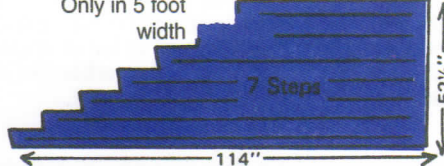

STEPS ONLY

1 to 5 Risers
in 3, 4, 5 or 6 foot width

Only in 3, 4 or 5 foot width

Only in 5 foot width

STEPS AND 36" PORCH

1 to 5 Risers
in 3-4 or 5 foot width

Only in 4 and 5 foot width

Only in 5 foot width

STEPS AND 48" PORCH

1 to 5 Risers
in 4, 5 or 6 foot width

Only in 5 foot width

Only in 5 foot width

SIDE ENTRANCE STEPS 48" OR 72" PORCH

3, 4 or 5 foot width
1 to 7 Risers on 48" Porch

4 foot width
1 to 4 Risers on 72" Porch

ROUND STEPS

Available in 1, 2, 3 or 4 rise
4', 6', 8' and 10' width
brushed non-skid surface

FOR A LARGER CUSTOM PORCH REQUIREMENT

we have custom porches
8 feet in width and
up to 6 feet in depth
available from 1 to 6 rise
brushed non-skid finish