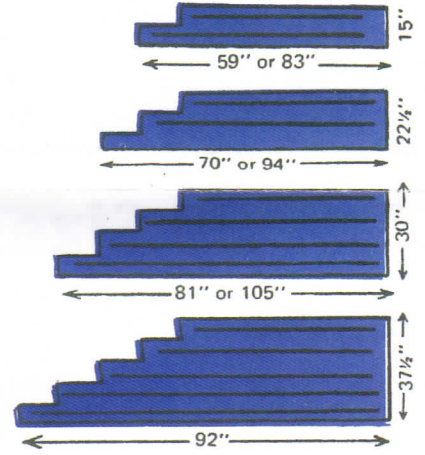

STEPS ONLY

1 to 5 Risers
in 3, 4, 5 or 6 foot width

Only in 3, 4 or 5 foot width

Only in 5 foot width

STEPS AND 36" PORCH

1 to 5 Risers
in 3-4 or 5 foot width

Only in 4 and 5 foot width

Only in 5 foot width

STEPS AND 48" PORCH

1 to 5 Risers
in 4, 5 or 6 foot width

Only in 5 foot width

Only in 5 foot width

SIDE ENTRANCE STEPS 48" OR 72" PORCH

3, 4 or 5 foot width
1 to 7 Risers on 48" Porch

4 foot width
1 to 4 Risers on 72" Porch

ROUND STEPS

Available in 1, 2, 3 or 4 rise
4', 6', 8' and 10' width
brushed non-skid surface

FOR A LARGER CUSTOM PORCH REQUIREMENT

we have custom porches
8 feet in width and
up to 6 feet in depth
available from 1 to 6 rise
brushed non-skid finish