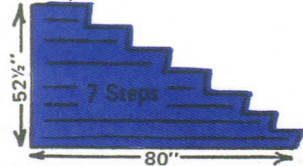

STEPS ONLY

1 to 5 Risers
in 3, 4, 5 or 6 foot width

Only in 3, 4 or 5 foot width

Only in 5 foot width

STEPS AND 36" PORCH

1 to 5 Risers
in 3-4 or 5 foot width

Only in 4 and 5 foot width

Only in 5 foot width

STEPS AND 48" PORCH

1 to 5 Risers
in 4, 5 or 6 foot width

Only in 5 foot width

Only in 5 foot width

SIDE ENTRANCE STEPS 48" OR 72" PORCH

3, 4 or 5 foot width
1 to 7 Risers on 48" Porch

4 foot width
1 to 4 Risers on 72" Porch

ROUND STEPS

Available in 1, 2, 3 or 4 rise
4', 6', 8' and 10' width
brushed non-skid surface

FOR A LARGER CUSTOM PORCH REQUIREMENT

we have custom porches
8 feet in width and
up to 6 feet in depth
available from 1 to 6 rise
brushed non-skid finish