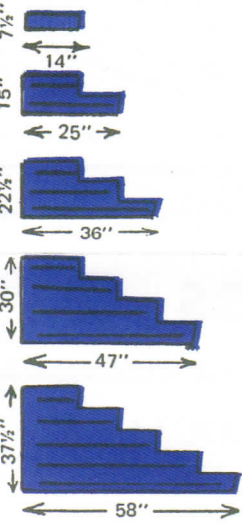

STEPS ONLY

1 to 5 Risers
in 3, 4, 5 or 6 foot width

Only in 3, 4 or 5 foot width

Only in 5 foot width

STEPS AND 36" PORCH

1 to 5 Risers
in 3-4 or 5 foot width

Only in 4 and 5 foot width

Only in 5 foot width

STEPS AND 48" PORCH

1 to 5 Risers
in 4, 5 or 6 foot width

Only in 5 foot width

Only in 5 foot width

SIDE ENTRANCE STEPS 48" OR 72" PORCH

3, 4 or 5 foot width
1 to 7 Risers on 48" Porch

4 foot width
1 to 4 Risers on 72" Porch

ROUND STEPS

Available in 1, 2, 3 or 4 rise
4', 6', 8' and 10' width
brushed non-skid surface

FOR A LARGER CUSTOM PORCH REQUIREMENT

we have custom porches
8 feet in width and
up to 6 feet in depth
available from 1 to 6 rise
brushed non-skid finish